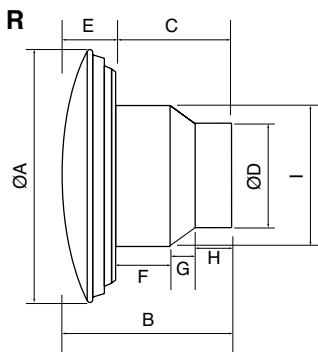

DIMENSIONS (mm)

R = Recessed without skirt