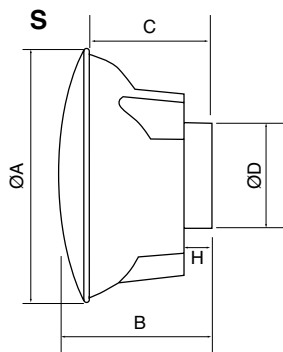

S = Surface mounted with skirt

Model	A	B	C	D	E	F	G	H	I
iCON 60 R	280	165	80	148	55	38	20	52	177
iCON 60 S	280	165	110	148	-	-	-	46	-