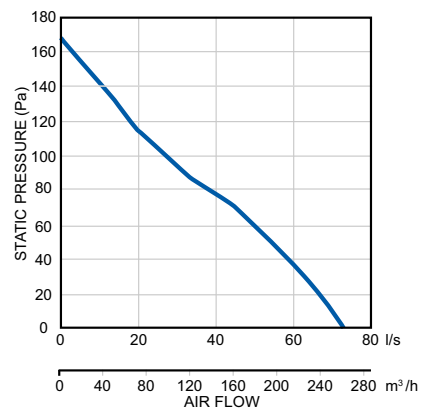

PERFORMANCE

CONTROLS AND ACCESSORIES

A range of accessories including flexible and rigid ducting kits, controls, switches and grilles are available.

Call: 01494 525252

Visit: airflow.com

Airflow Developments Limited
Aidelle House, Lancaster Road,
Cressex Business Park,
High Wycombe, Buckinghamshire,
United Kingdom, HP12 3QP

E-mail: info@airflow.com
Telephone: +44 (0) 1494 525252

airflow.com

80000798 - Issue 3 03/22