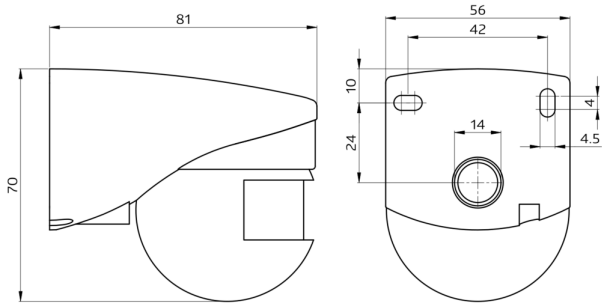

## Technical Data

<b>Voltage:</b>	230 V AC ±10% 50 / 60 Hz
<b>Dimensions:</b>	80 x 55 x 70 mm
<b>Power consumption:</b>	approx. 0.8 W
<b>Detection area:</b>	horizontal 120° (Wall mounting)
<b>Range:</b>	max. 10 m across max. 4 m towards
<b>Monitored area (tangential movement):</b>	100 m <sup>2</sup> / 2.5 m mounting height
<b>Mounting height min./max./recommended:</b>	2 m / 3 m / 2.5 m

## Accessory

Description	Colour	Part number	EAN number
Wire basket BSK (Ø 164 x 143 mm)	white	92467	4007529924677
RC-Arc extinction kit	white	10880	4007529108800
Mini-RC-Arc extinction kit	black	10882	4007529108824

---

Dimensions 91051

Dimensions 91071

Range diagram

- 1: Walking across
- 2: Walking towards

Wiring diagrams