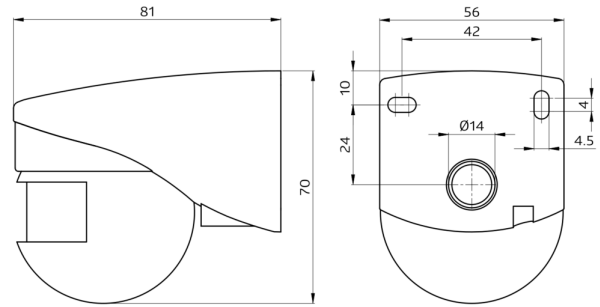

## Technical Data

<b>Voltage:</b>	230 V AC ±10% 50 / 60 Hz
<b>Dimensions:</b>	80 x 55 x 70 mm
<b>Power consumption:</b>	approx. 0.8 W
<b>Detection area:</b>	horizontal 120° (Wall mounting)
<b>Range:</b>	max. 10 m across max. 4 m towards
<b>Monitored area (tangential movement):</b>	100 m <sup>2</sup> / 2.5 m mounting height
<b>Mounting height min./max./recommended:</b>	2 m / 3 m / 2.5 m

## Accessory

Description	Colour	Part number	EAN number
Wire basket BSK (Ø 164 x 143 mm)	white	92467	4007529924677
RC-Arc extinction kit	white	10880	4007529108800
Mini-RC-Arc extinction kit	black	10882	4007529108824

---

Dimensions 91051

Dimensions 91071

Range diagram

- 1: Walking across
- 2: Walking towards

Wiring diagrams