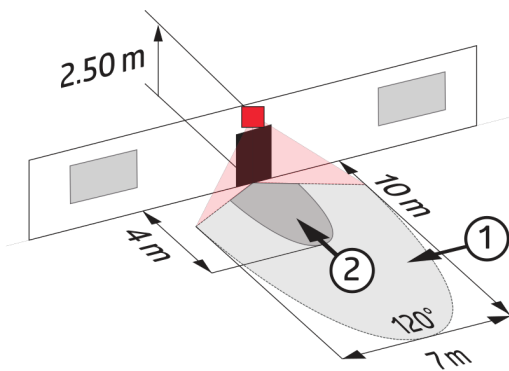

## Accessory

Description	Colour	Part number	EAN number
Wire basket BSK (Ø 164 x 143 mm)	white	92467	4007529924677
RC-Arc extinction kit	white	10880	4007529108800
Mini-RC-Arc extinction kit	black	10882	4007529108824

---

Dimensions 91051

Dimensions 91071

Range diagram

- 1: Walking across
- 2: Walking towards

Wiring diagrams