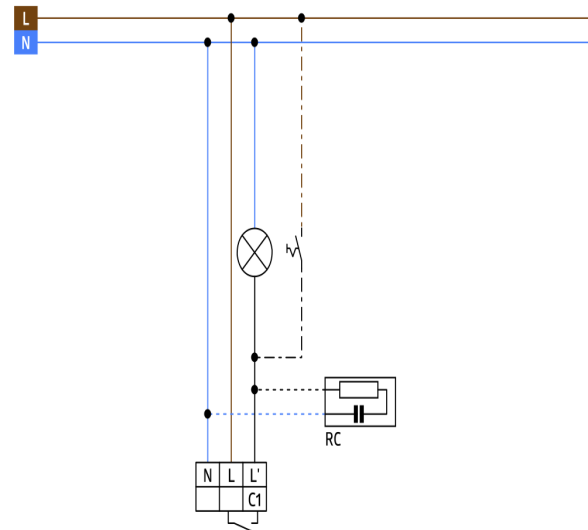

## Accessory

Description	Colour	Part number	EAN number
Wire basket BSK (Ø 164 x 143 mm)	white	92467	4007529924677
RC-Arc extinction kit	white	10880	4007529108800
Mini-RC-Arc extinction kit	black	10882	4007529108824

---

Dimensions 91051

Dimensions 91071

Range diagram

- 1: Walking across
- 2: Walking towards

Wiring diagrams