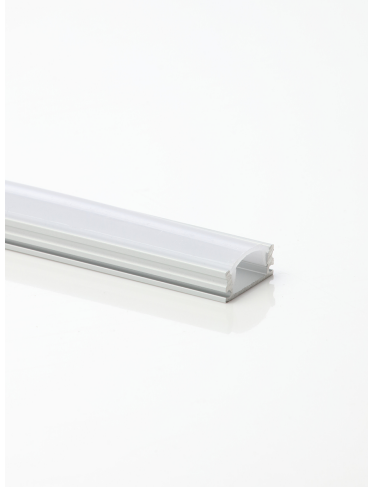

FORUM
 LIGHTING SOLUTIONS

ELA-34306

2m Aluminium LED Profile

2m Aluminum Surface Profile Silver Opal Cover

Technical Data

Material	Aluminium
Colour	Aluminium
Bulb Type	NA
Bulb Shape	NA
IP Rating	IP20
Colour Temperature (k)	NA
Max Wattage (W)	NA
Lumen Output (lm)	NA
Number of Bulbs	NA

Dimensions

Product Depth (mm)	18
Product Width (mm)	2000
Product Height (mm)	9
Product Weight (g)	240
Product Weight (kg)	0.24

Built by **NG15** Powered by **epim** and **Trimble LUCKINSlive**

Forum Lighting Solutions | 0161 359 4949 Gorse Mill, Gorse Street, Oldham, OL9 9RJ